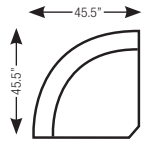

60P-593 SOFA  
510-593 QUEEN SLEEP SOFA  
39" H x 77" W x 38" D

60Q-593 APARTMENT SIZE SOFA  
520-593 FULL SLEEP SOFA  
39" H x 69" W x 38" D

230-593  
CHAIR  
39" H x 32" W x 38" D

240-593  
OTTOMAN  
19" H x 27" W x 24" D

Choose an arrangement shown below or create the one that suits your home.

60C-593  
CORNER  
39.5" H x 60" W x 38" D

6CC-593  
CORNER  
39.5" H x 48" W x 38" D

60M-593  
ARMLESS CHAIR  
39.5" H x 26" W x 38" D

60D-593  
LEFT-ARM SITTING LOVESEAT  
39.5" H x 52" W x 38" D

60E-593  
RIGHT-ARM SITTING LOVESEAT  
39.5" H x 52" W x 38" D

6CL-593  
LEFT-ARM SITTING CUDDLER  
39" H x 59" W x 38" D

6CR-593  
RIGHT-ARM SITTING CUDDLER  
39" H x 59" W x 38" D