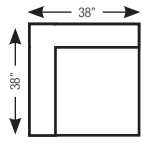

60P-593 SOFA  
510-593 QUEEN SLEEP SOFA  
39" H x 77" W x 38" D

60Q-593 APARTMENT SIZE SOFA  
520-593 FULL SLEEP SOFA  
39" H x 69" W x 38" D

230-593  
CHAIR  
39" H x 32" W x 38" D

240-593  
OTTOMAN  
19" H x 27" W x 24" D

Choose an arrangement shown below or create the one that suits your home.

60C-593  
CORNER  
39.5" H x 60" W x 38" D

6CC-593  
CORNER  
39.5" H x 48" W x 38" D

60M-593  
ARMLESS CHAIR  
39.5" H x 26" W x 38" D

60D-593  
LEFT-ARM SITTING LOVESEAT  
39.5" H x 52" W x 38" D

60E-593  
RIGHT-ARM SITTING LOVESEAT  
39.5" H x 52" W x 38" D

6CL-593  
LEFT-ARM SITTING CUDDLER  
39" H x 59" W x 38" D

6CR-593  
RIGHT-ARM SITTING CUDDLER  
39" H x 59" W x 38" D