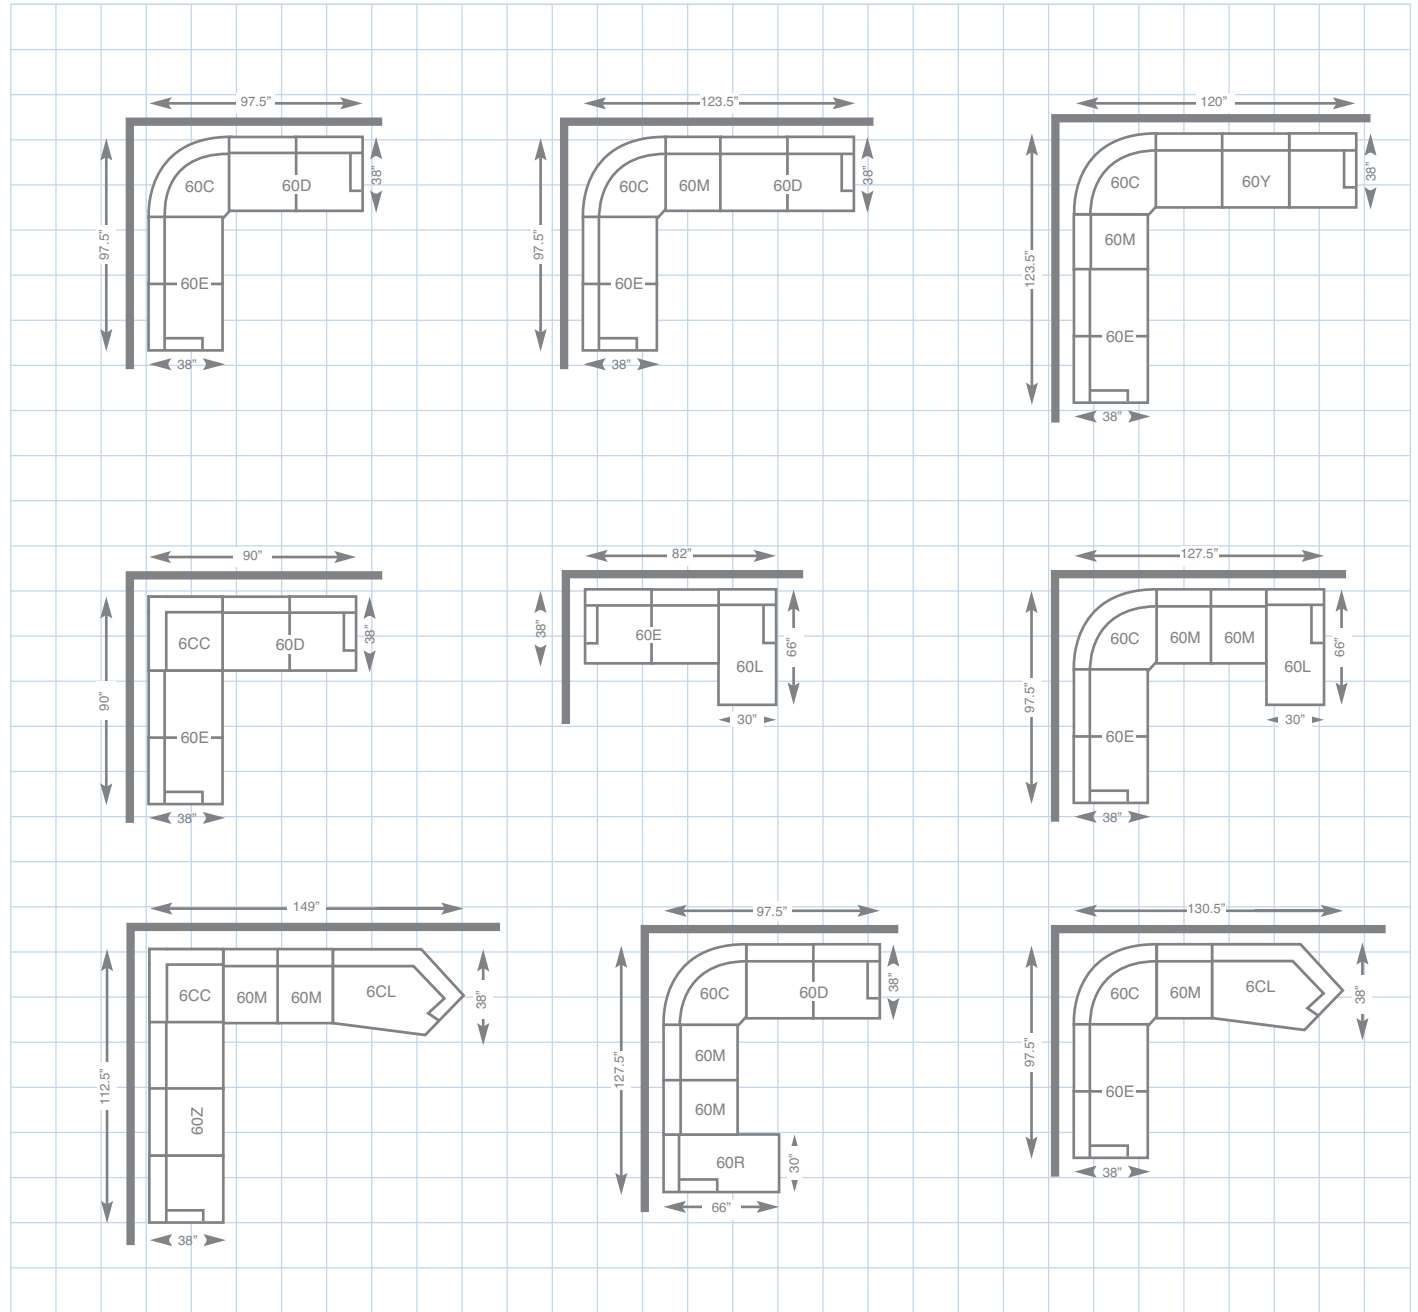

Choose an arrangement shown below or create the one that suits your home.

60C-593  
CORNER  
39.5" H x 60" W x 38" D

6CC-593  
CORNER  
39.5" H x 48" W x 38" D

60M-593  
ARMLESS CHAIR  
39.5" H x 26" W x 38" D

60D-593  
LEFT-ARM SITTING LOVESEAT  
39.5" H x 52" W x 38" D

60E-593  
RIGHT-ARM SITTING LOVESEAT  
39.5" H x 52" W x 38" D

6CL-593  
LEFT-ARM SITTING CUDDLER  
39" H x 59" W x 38" D

6CR-593  
RIGHT-ARM SITTING CUDDLER  
39" H x 59" W x 38" D

60R-593  
RIGHT-ARM SITTING CHAISE  
39.5" H x 30" W x 66" D

60L-593  
LEFT-ARM SITTING CHAISE  
39.5" H x 30" W x 66" D

60Y-593/60F-593  
LEFT-ARM SITTING SOFA/QUEEN  
SLEEP SOFA  
39.5" H x 74.5" W x 38" D

60Z-593/60G-593  
RIGHT-ARM SITTING SOFA/QUEEN  
SLEEP SOFA  
39.5" H x 74.5" W x 38" D

Connect with us

La-Z-Boy products are hand-crafted and variations from standard dimensions and appearance can occur.